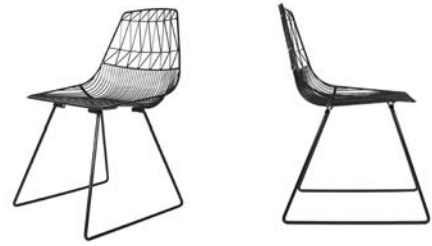

BENDGOODS.COM

The Goods

Lucy Side Chair

Elegant, vibrant, comfortable, and durable are just a few words to describe our Mid-century Modern inspired Lucy Side Chair. Lucy, our most popular wire dining chair, is your girl for any occasion.

Swiveling Ethel

Our Ethel Side Chair that you know and love now has a sister design for those, like us, who just can't sit still. We've outfitted Ethel with a newly designed pedestal base that has a swivel feature giving you a 360 degree view of wherever you are.

Stacking Lucy

This variation of our Lucy Side Chair is the perfect combination of fancy and functional. The Stacking Lucy includes all of the signature details of its predecessor in addition to the ability to stack six chairs atop one another. This space saving design will have you asking for even more Bend Goods!

Drum Table

The Drum Table is the definition of wire furniture versatility. Put this wire end table out by the pool to keep your sunscreen at reach or add a cushion and kick up your feet for movie night. Indoor or outdoor, there's really no place this end table can't go.