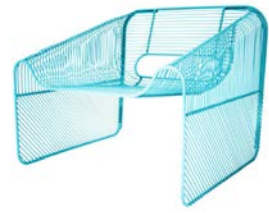

Ethel Side Chair

As the best friend to our Lucy Side Chair, the Ethel combines a similarly sized frame with streamlined details that create an elegant dining chair option. This piece is perfect for minimalist settings that need a comfortable seating option with just a touch of playfulness.

Bunny Lounge

She's sexy yet sophisticated and has more curves than a winding mountain road. The Bunny Lounge is refined wire furniture at its finest with all the comfort you need for any living room or patio.

Stacking Betty

Meet Betty, a bohemian chic stacking chair for every occasion. Betty will give you all the beauty you desire without sacrificing any of the space. Use the Betty in a private home or integrate her into a restaurant for an efficient and luxurious stacking option!

Farmhouse Lounge

With a backrest inspired by the antique barns of the Pennsylvania Dutch, the Farmhouse Lounge Chair is an architecturally inspired masterpiece. Its extra wide seat makes the Farmhouse the perfect chair to relax in after a long day at the office or on the farm.