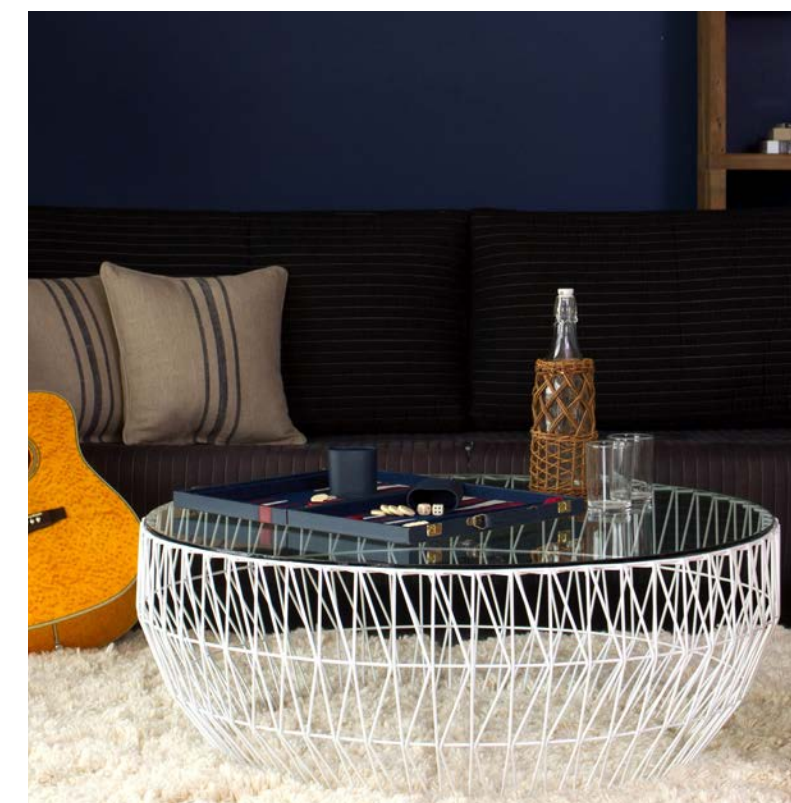

Coffee Table

With a large table top and even sexier base, the Coffee Table will make any space instantly more efficient and better looking. With glass and marble table top options, this piece can fit into both casual and formal setups. Incorporate it into your space to see just how beautiful this wire piece can be in your home.