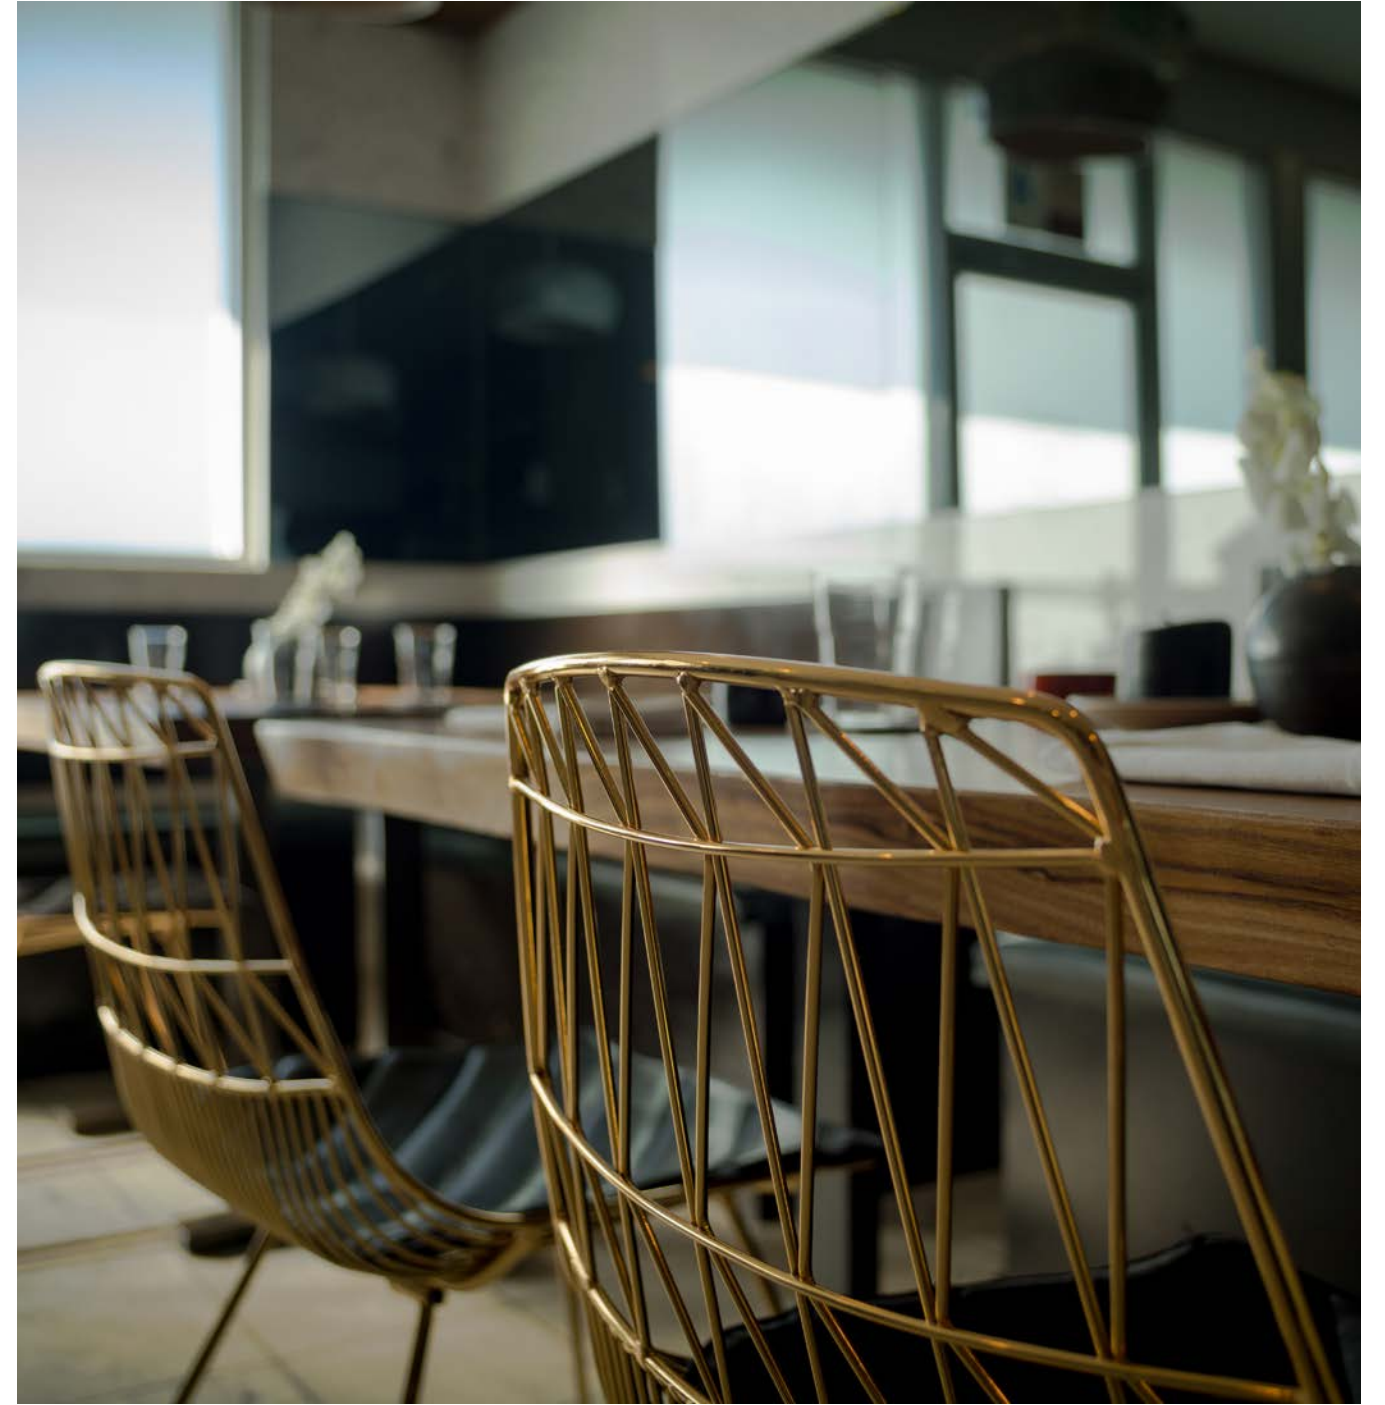

***All Seat Pads Available in 15 Sunbrella Fabrics*
COM Available**

Projects

Workshop Kitchen & Bar
Palm Springs, CA

Residence
Nashville, TN

Trois Mec
Los Angeles, CA

Fullscreen Offices
Los Angeles, CA

Tacofino
Gastown, Vancouver, BC