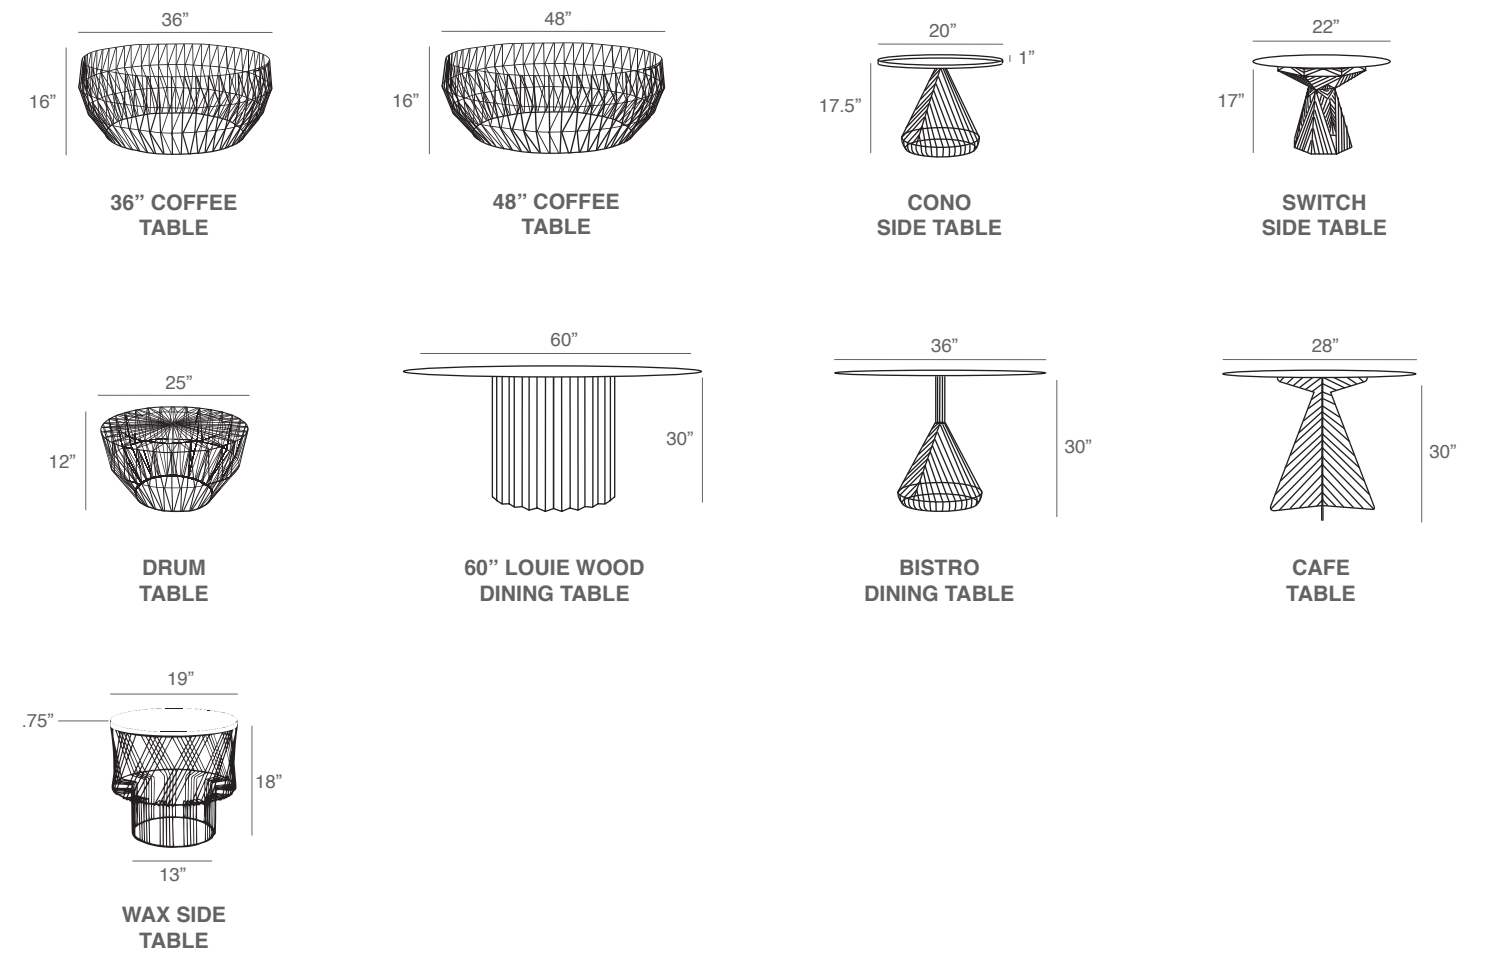

TABLES

OTHER PIECES