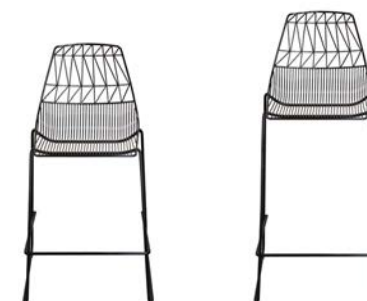

Stick Stool Counter & Bar

The juxtaposition of the Stick Stool's powder coated steel base with the glow of the honey wood top makes this barstool one of our most intricate pieces yet. Throw a Stick Stool at your counter or bar to provide streamlined seating with subtle wire detailing that will make any guests do a double take.

Available as Counter 26" H and Bar 29" H

Lucy Counter & Bar

With the same striking design as its Side Chair counterpart, the Lucy Bar Stool gives you the height for your modern bar or kitchen counter while maintaining the whimsical elegance of the original design.

Switch Stool & Table

The Switch Stool & Table combines versatility with beauty. In its standard form, the Switch features a glass tabletop for use as a side table that showcases its wire form and details. To transform the Switch, add the optional Switch Table/Stool Pad to create an extra place to sit down.

Stacking Lucy Counter & Bar

As an update to its non-stacking sister chair, the Stacking Lucy Bar Stool gives you the height for your modern bar or kitchen counter while allowing you to stack up to six stools atop one another.