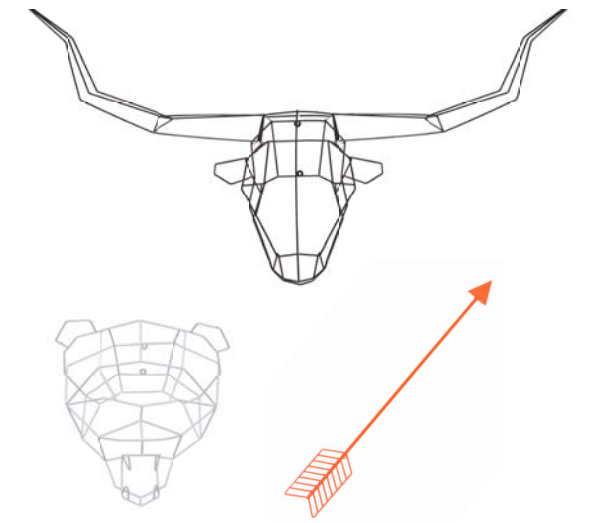

Cono Side Table

The Cono Side Table is comprised of a wire base with a fixed sheet metal tray table top. The Cono's compact base makes it a great side table solution for design lovers living or working in compact spaces.

Metal shelving brackets aren't often associated with fun and modern design. Our Triangle Brackets redefine the standard by incorporating Bend's signature geometric design patterns. These brackets will give your shelves some much needed style and support.