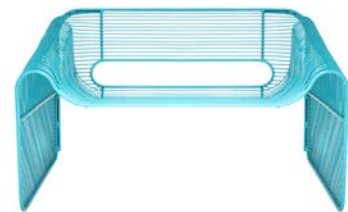

The Love Seat

Love is the name of the game for this modern wire sofa made for two. Good for indoor and outdoor use, home and office alike, its the perfect spot to enjoy a cocktail, a sunset, and a warm summer breeze.