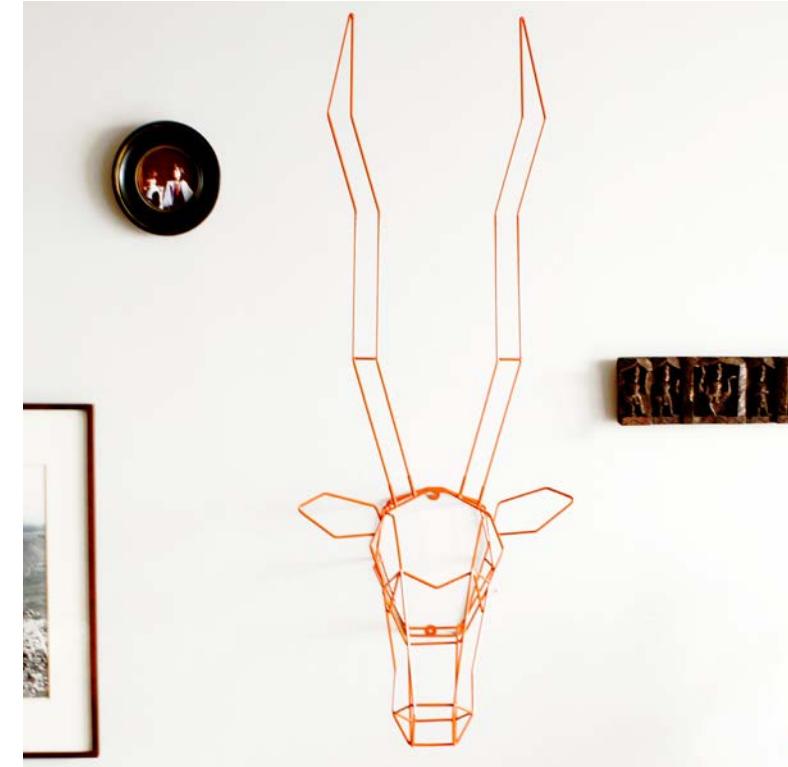

Cono Side Table

The Cono Side Table is comprised of a wire base with a fixed sheet metal tray table top. The Cono's compact base makes it a great side table solution for design lovers living or working in compact spaces.

The Array & Mimi Pendants

Whether glittering in copper over your dining room table, or adding a pop of color to your bedroom, the Bend Array Pendant light is the wire lighting to class up any space.

Triangle Brackets

Metal shelving brackets aren't often associated with fun and modern design. Our Triangle Brackets redefine the standard by incorporating Bend's signature geometric design patterns. These brackets will give your shelves some much needed style and support.