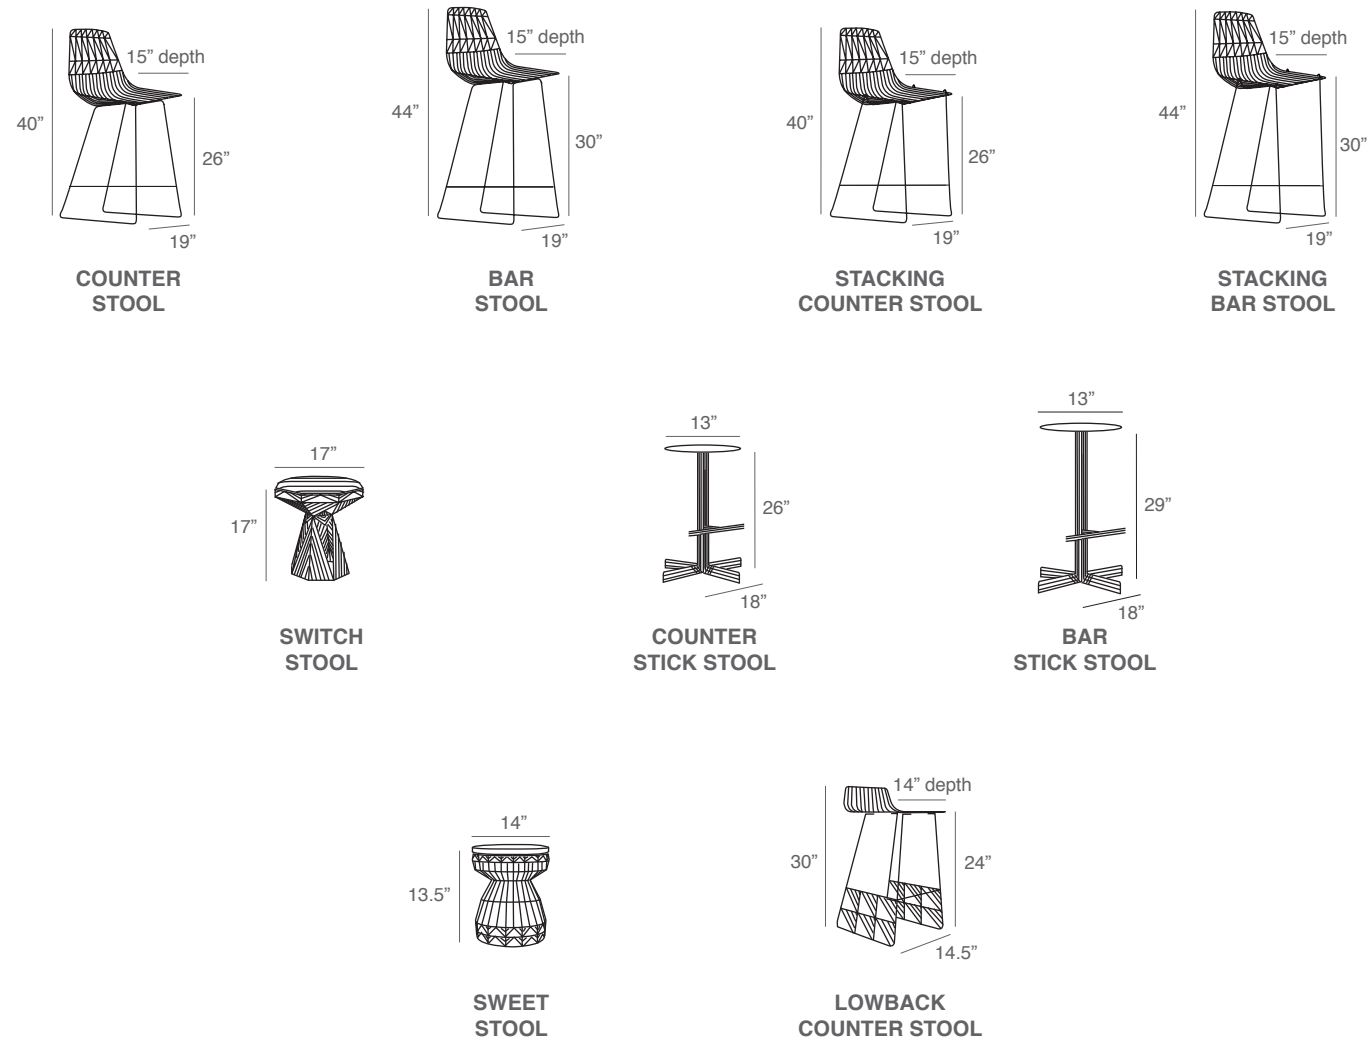

Index

SIDE CHAIRS

**LUCY
SIDE CHAIR**

**STACKING
LUCY CHAIR**

**ETHEL
SIDE CHAIR**

**CAPTAIN
CHAIR**

**STACKING
BETTY**

**SWIVELING
ETHEL**

LOUNGE CHAIRS

**FARMHOUSE
LOUNGE**

**BUNNY
LOUNGE**

**PEACOCK
LOUNGE**

**HOT SEAT
LOUNGE**

**LOVE SEAT
LOUNGE**

CLOUD BENCH

COUNTER & BAR STOOLS