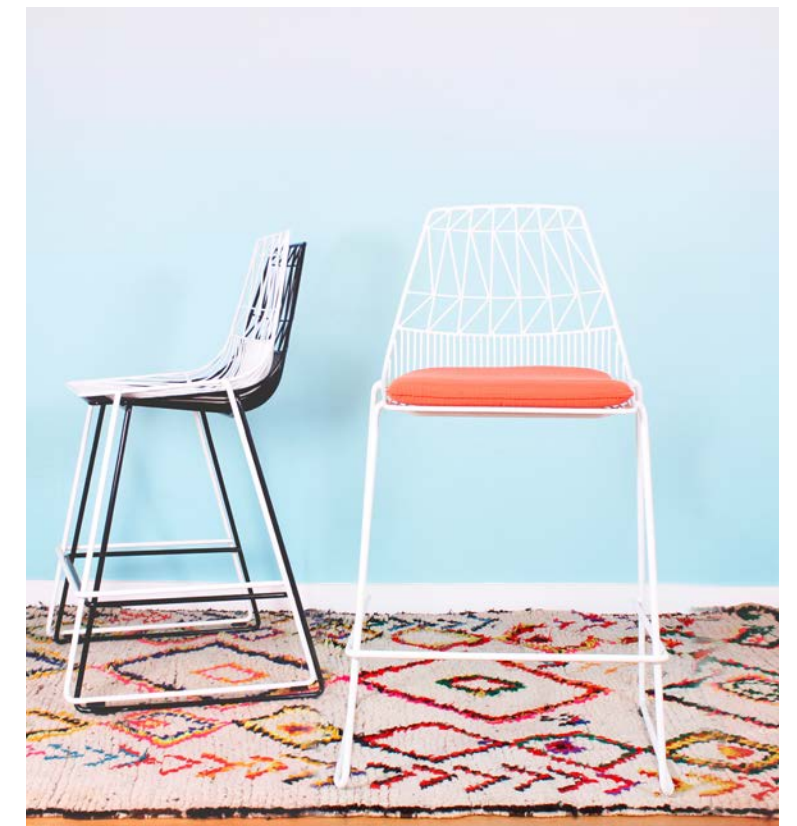

Stacking Lucy Counter & Bar

As an update to its non-stacking sister chair, the Stacking Lucy Bar Stool gives you the height for your modern bar or kitchen counter while allowing you to stack up to six stools atop one another.