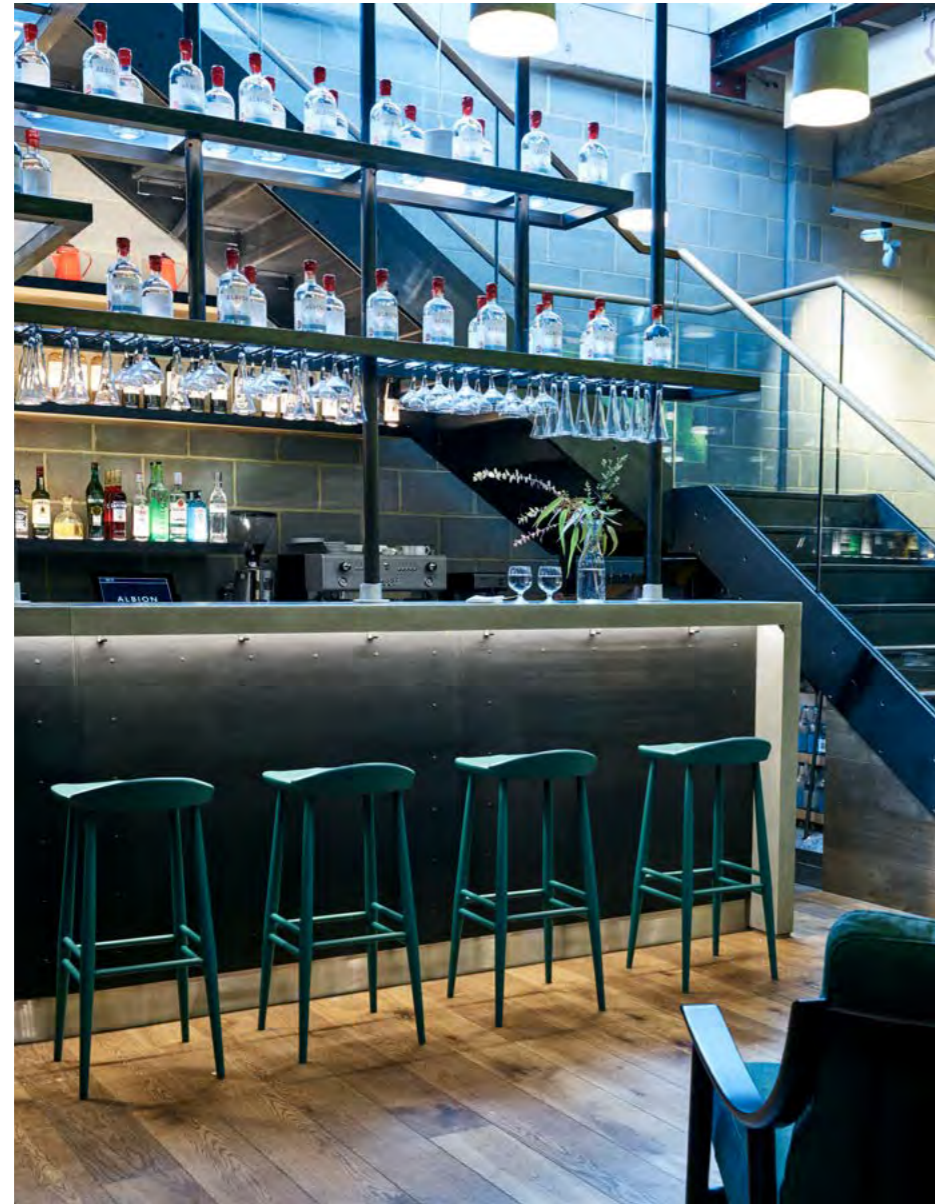

1662 originals bar stool with back