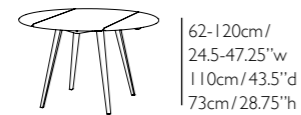

3384 drop leaf table*
solid elm+beech