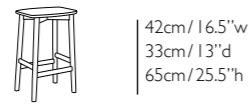

Available in

oak walnut

MARINO

215cm/84.75"w
85cm/33.5"d
86cm/34" h

700/3 large sofa
solid ash
46cm/18" seat height

152cm/60"w
85cm/33.5"d
86cm/34" h

700/2 medium sofa
solid ash
46cm/18" seat height

75cm/29.5"w
85cm/33.5"d
86cm/34" h

700 chair
solid ash
46cm/18" seat height

59cm/23.25"w
45cm/17.75"d
39cm/15.5" h

701 footstool
solid ash

DM DA BK WT PN

ash chestnut black white rose burgundy indigo oceanic forest green

LARA

42cm/16.5"w
33cm/13"d
65cm/25.5"h