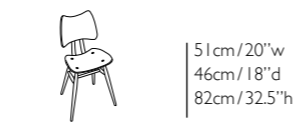

150cm/59.1"w
55cm/21.7"d
48cm/18.9"h

428 bench with pad
solid ash
1428 bench with pad
solid walnut

Lounge

ORIGINALS

Finishes
Available in matt (DM)

Available in stained chestnut (DA)

Available in colours

Available in half colours*

206 easy chair
solid beech
40cm/15.75" seat height

392 stacking chair
solid elm+beech
47cm/18.5" seat height

402 butterfly chair*
elm veneer ply+beech
47cm/18.5" seat height

425 saddle stool
solid elm+beech
42cm/16.5" seat height