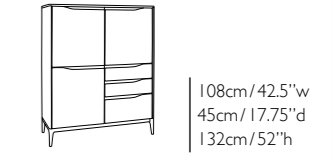

2653 highboard
solid oak