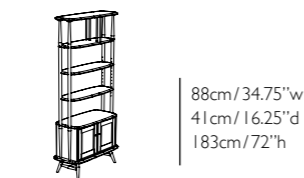

363 room divider
solid elm+beech