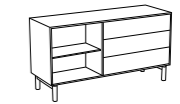

901 RH door/ drawer
solid oak

130cm/51.25"w
45cm/17.75"d
69cm/27.25"h