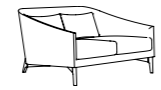

140cm/55.25"w
100cm/39.5"d
74cm/29.25"h

2369/2 medium sofa
solid oak legs
48cm/19" seat height