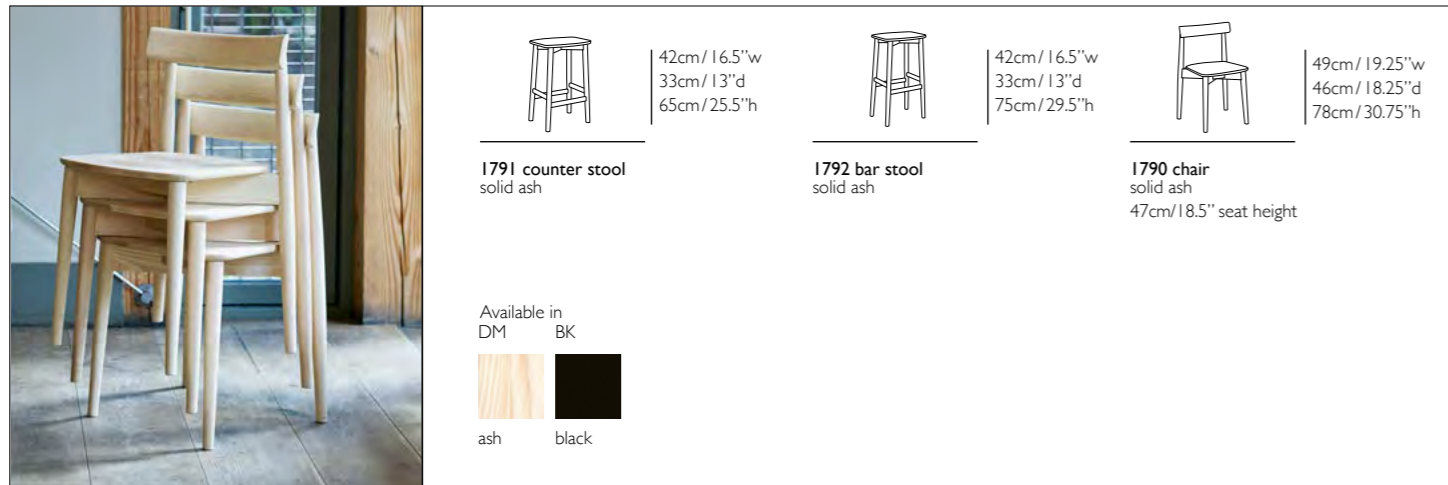

Available in

oak walnut

MARINO

215cm/84.75"w
85cm/33.5"d
86cm/34" h

700/3 large sofa
solid ash
46cm/18" seat height

152cm/60"w
85cm/33.5"d
86cm/34" h

700/2 medium sofa
solid ash
46cm/18" seat height

75cm/29.5"w
85cm/33.5"d
86cm/34" h

700 chair
solid ash
46cm/18" seat height

59cm/23.25"w
45cm/17.75"d
39cm/15.5" h

701 footstool
solid ash

DM DA BK WT PN

ash chestnut black white rose burgundy indigo oceanic forest green

LARA

42cm/16.5"w
33cm/13"d
65cm/25.5"h