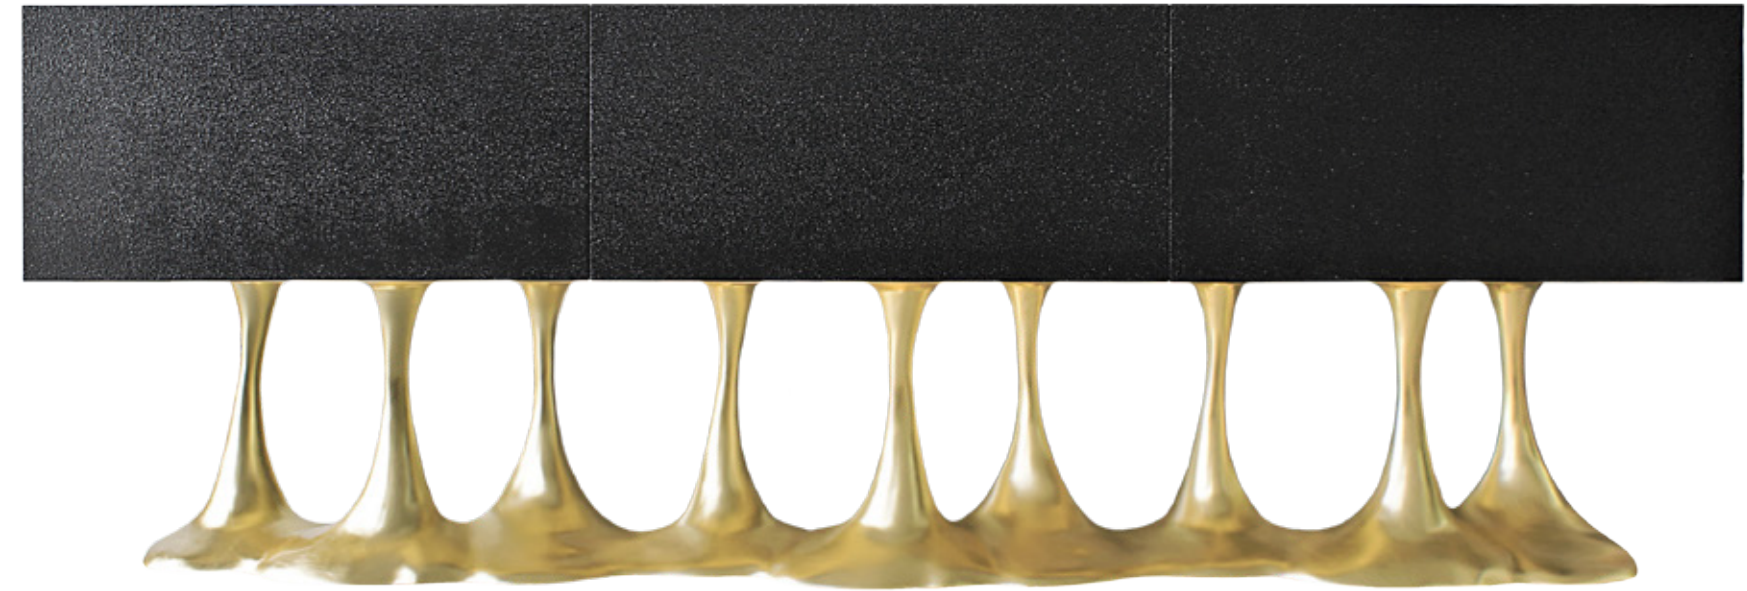

Janus / K1184a

Sideboard with base in resin reinforced with fiberglass finished in gold leaf, and structure lacquered in black high gloss on “Vitrified” texture.

Dim. 300 x 47 x 96 cm