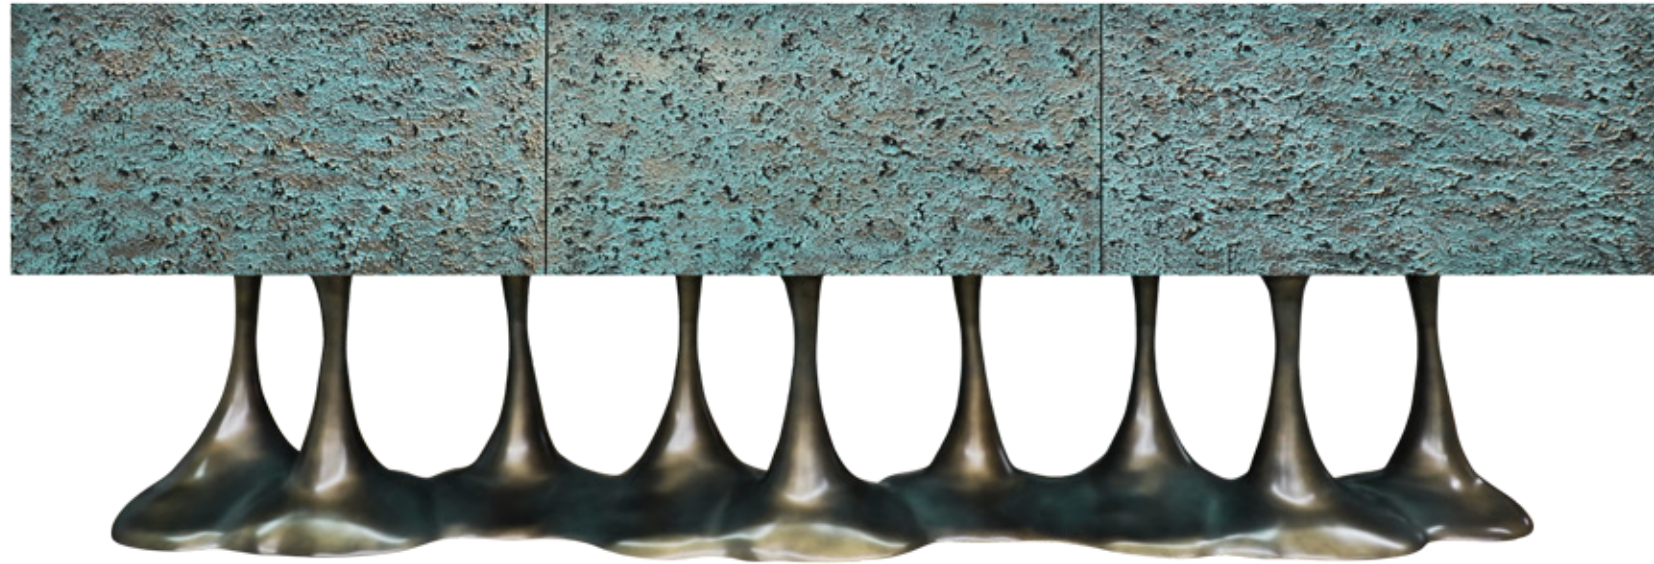

Janus / K1184

Sideboard with base in resin reinforced with fiberglass, finished in bronze color, with structure finished in bronze color with doors finished with bronze and verdigris colors on “Knockdown” texture.

Dim. 300 x 47 x 96 cm