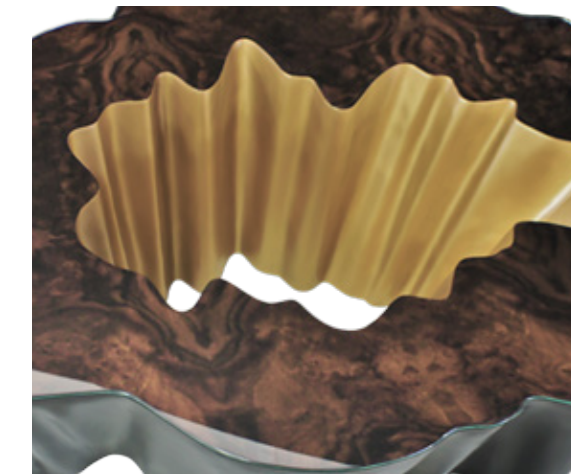

Gaia / K1081

Coffee table in resin reinforced with fiberglass, finished in brass color on the exterior and pale gold color on the interior, with top in walnut root matte covered by clear 6mm glass.

Dim. 141 x 106 x 40 cm