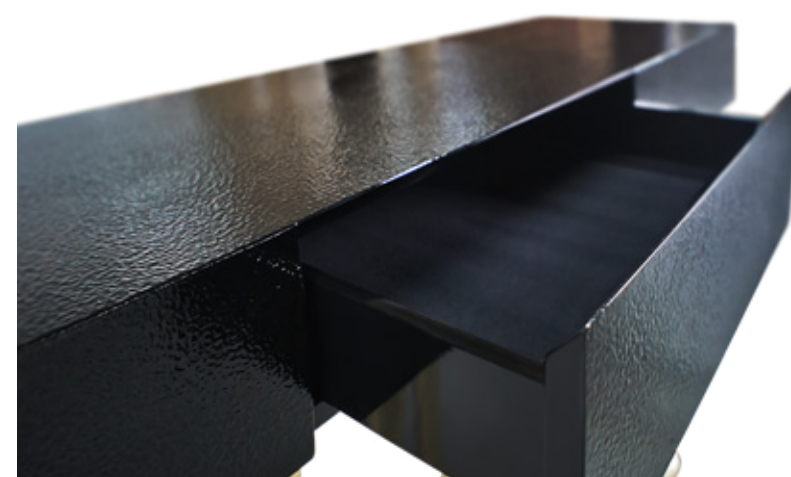

Allana / K1027

Console with base in resin reinforced with fiberglass, finished in bronze color and top in carrara marble.

Dim. 150 x 40 x 90 cm

Janus / K1500

Console with structure lacquered in black high gloss with "Vitrified" texture, and base in resin reinforced with fiberglass finished in gold leaf.

Dim. 180 x 45 x 90 cm