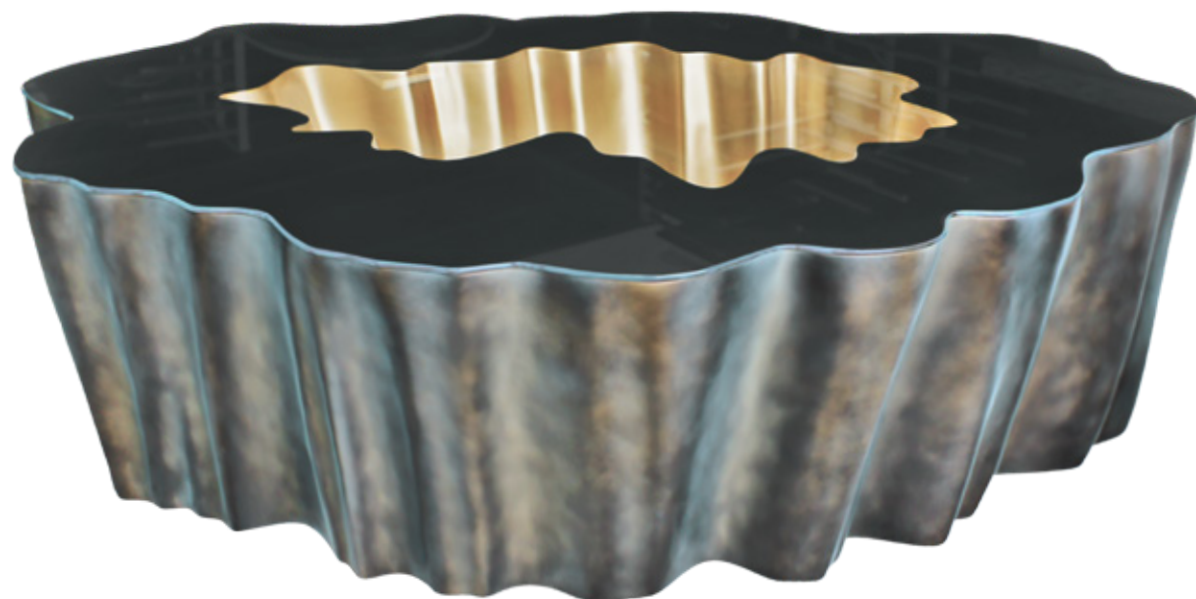

Gaia / K1080

Coffee table in resin reinforced with fiberglass, finished in bronze color on exterior and pale gold color on the interior, with 6mm glass top.

Dim. 141 x 106 x 40 cm