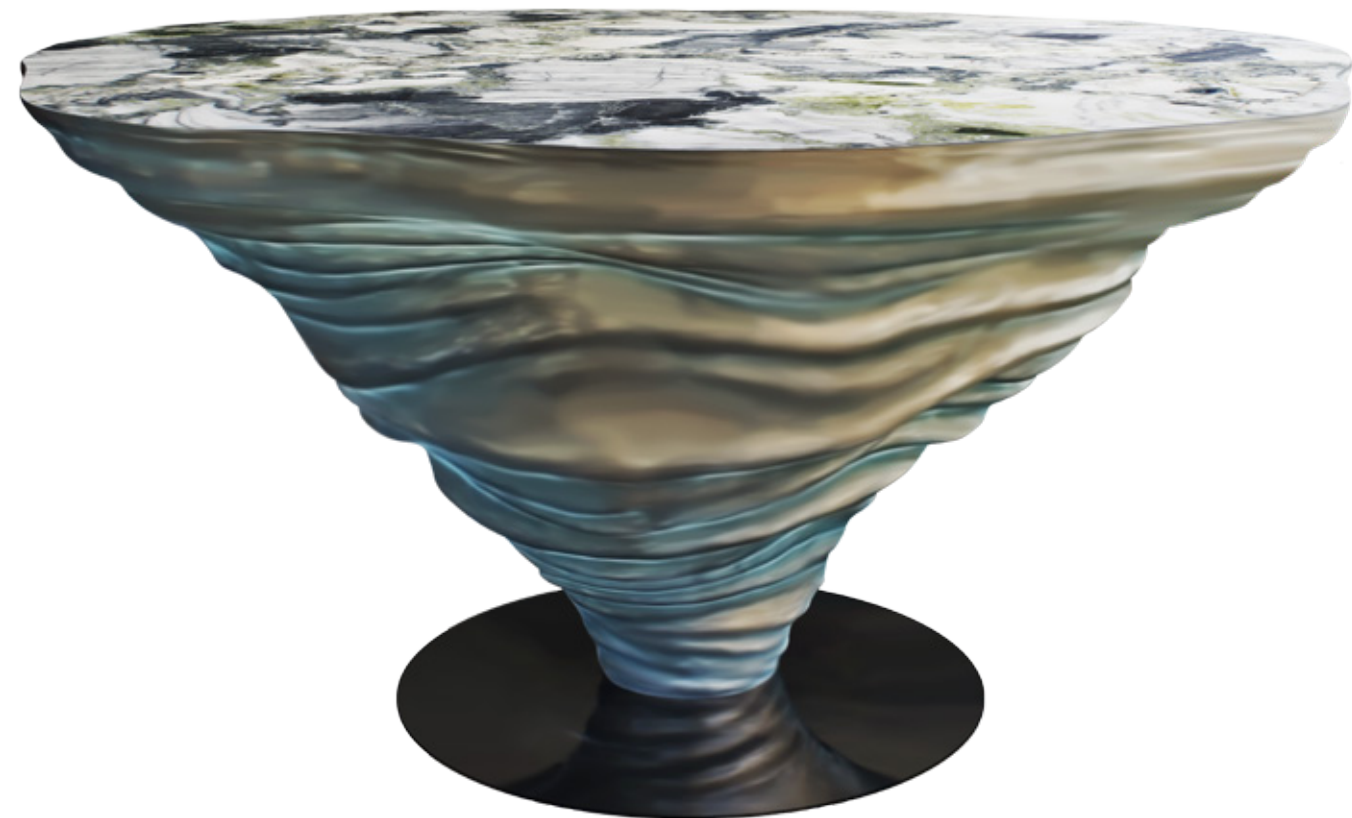

## *Calypso* / K1144

Dining table in resin reinforced with fiberglass finished in brass color, and top in walnut root high gloss.

Dim. Ø200 x 75 cm

Ice jade marble.