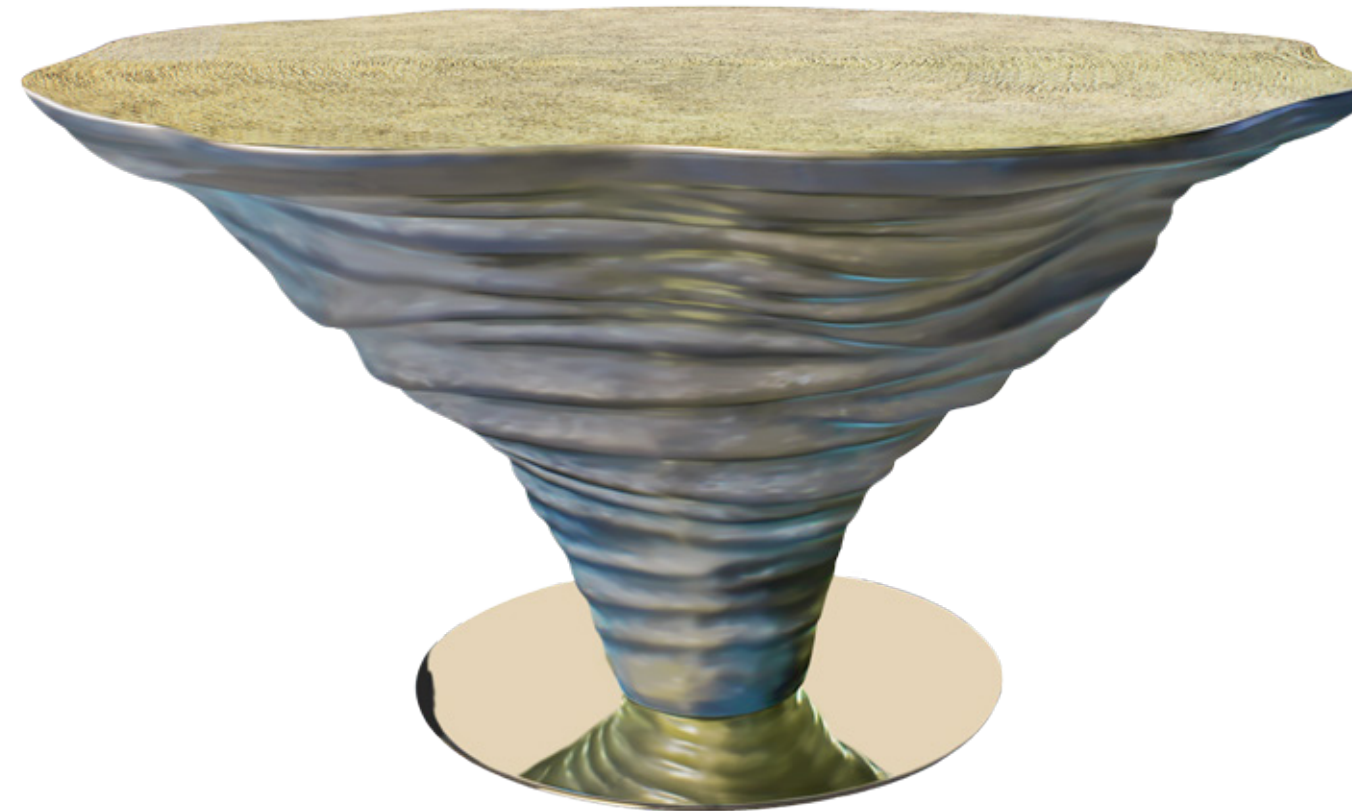

Kenya / K1380a

Dining table with structure in resin reinforced with fiberglass finished in brass color, with top in gold leaf on "Stripes" texture and covered by clear resin, and base in polished brass.

Dim. Ø160 x 75 cm