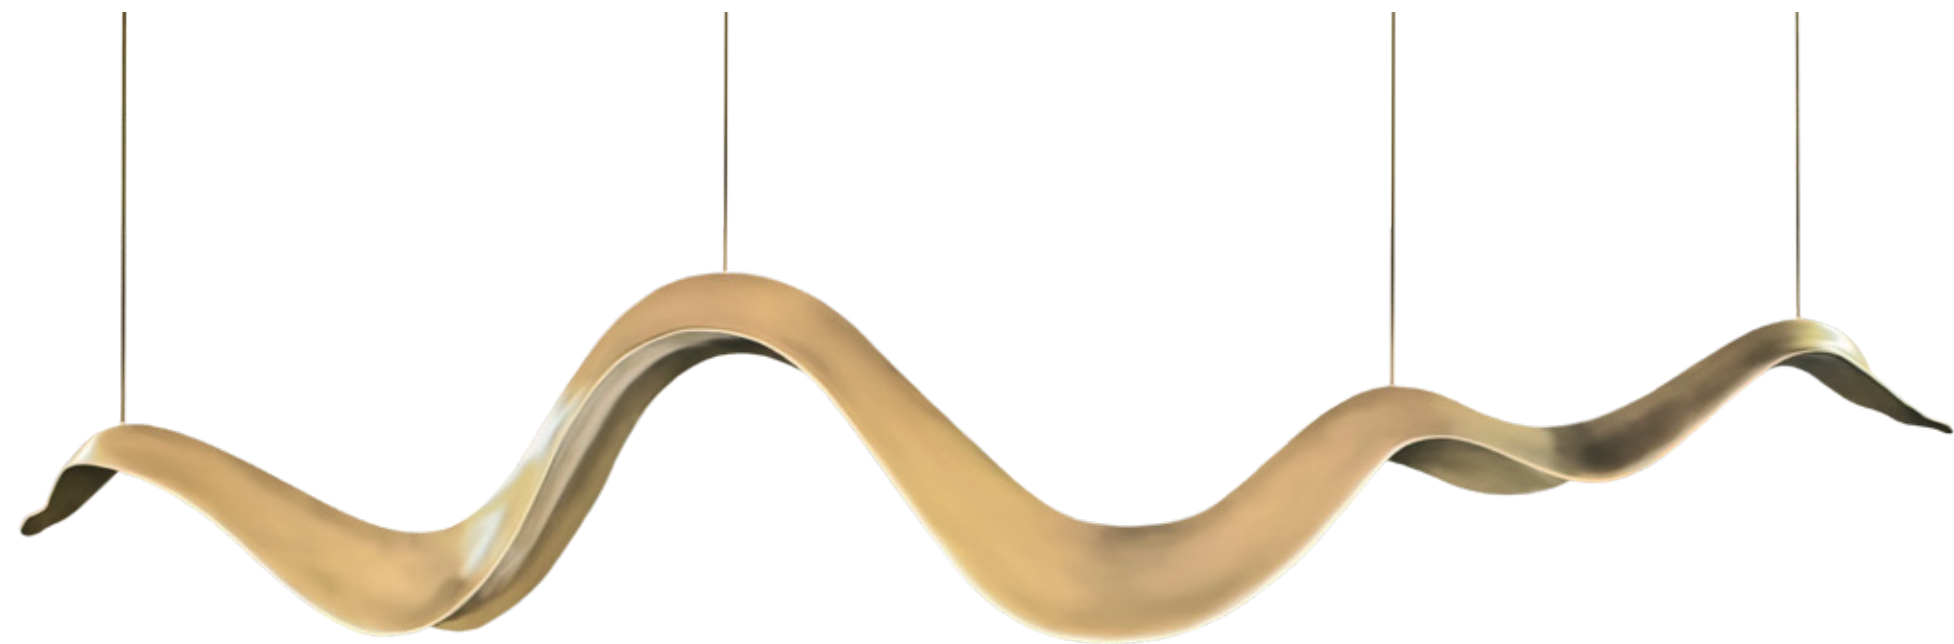

Aura / KC 049

Suspension lamp in resin reinforced with fiberglass, finished in pale gold color, with 4 2.5W LED spots.

Dim. 285 x 40 x 60 cm