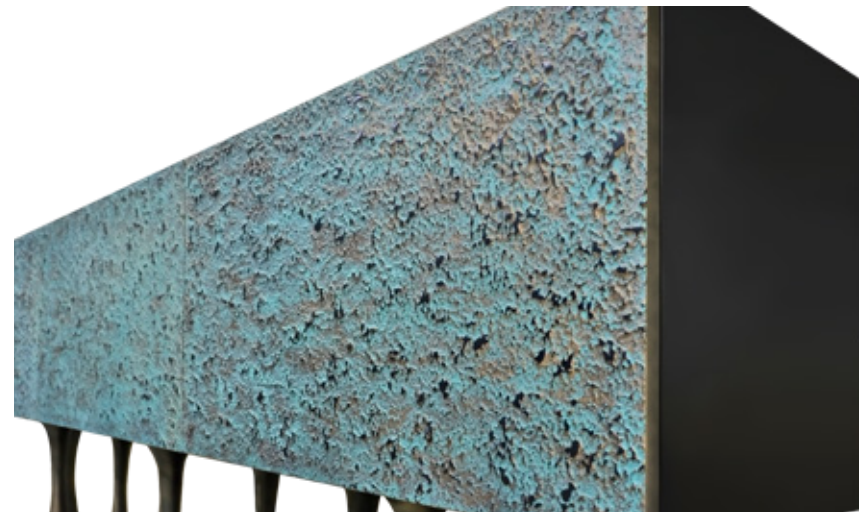

Janus / K1184a

Sideboard with base in resin reinforced with fiberglass finished in gold leaf, and structure lacquered in black high gloss on “Vitrified” texture.

Dim. 300 x 47 x 96 cm